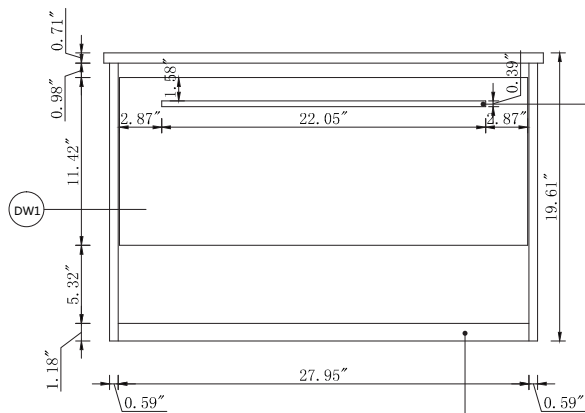

Top view

Back view

Side view

Front view

Drawer Interior Size

DWG. NO.:

MODEL NO.:

VF43530MCG

ALTERATIONS

1

2

3

4

FOR PROPOSAL ONLY ALL DIMENSIONS TO BE VERIFIED

SCALE:

DWG. BY: