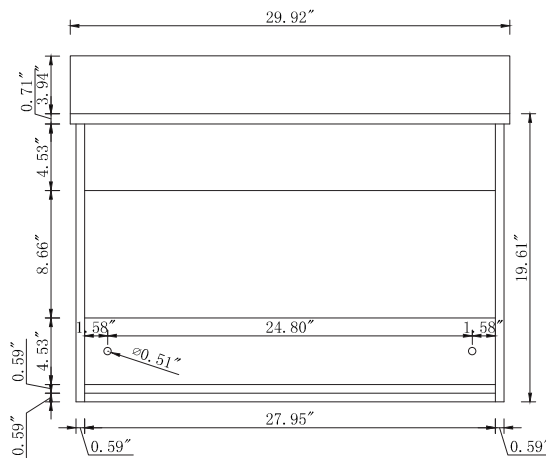

Top view

Back view

Side view

Front view

Drawer Interior Size

DWG. NO.:

MODEL NO.:

VF43530MCG

ALTERATIONS

1

2

3

4

FOR PROPOSAL ONLY ALL DIMENSIONS TO BE VERIFIED

SCALE:

DWG. BY: