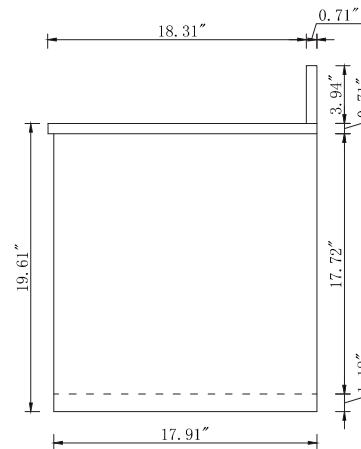

Top view

Back view

Side view

Front view

Drawer Interior Size

DWG. NO.:

MODEL NO.:

VF43530MCG

ALTERATIONS

1

2

3

4

FOR PROPOSAL ONLY ALL DIMENSIONS TO BE VERIFIED

SCALE:

DWG. BY: