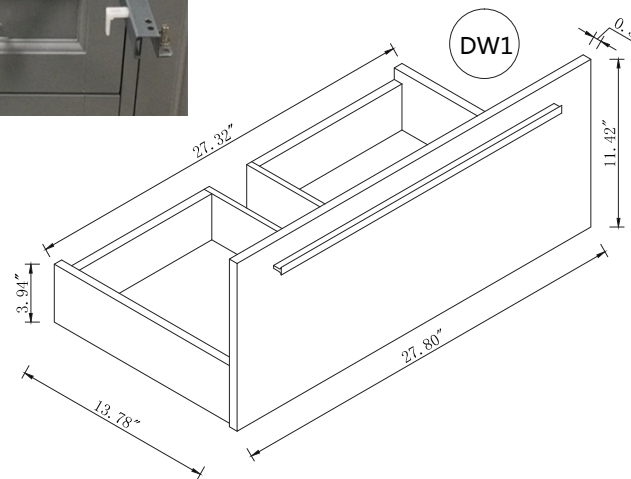

Top view

Back view

Side view

Front view

Drawer Interior Size

DWG. NO.:

MODEL NO.:

VF43530MCG

ALTERATIONS

1

2

3

4

FOR PROPOSAL ONLY ALL DIMENSIONS TO BE VERIFIED

SCALE:

DWG. BY: