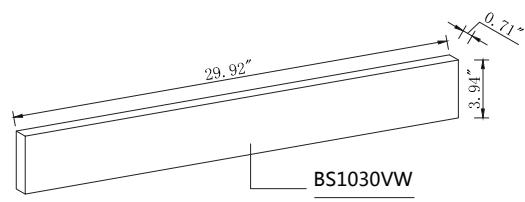

Top view

Back view

Side view

Front view

Drawer Interior Size

DWG. NO.:

MODEL NO.:

VF43530MCG

ALTERATIONS

1

2

3

4

FOR PROPOSAL ONLY ALL DIMENSIONS TO BE VERIFIED

SCALE:

DWG. BY: